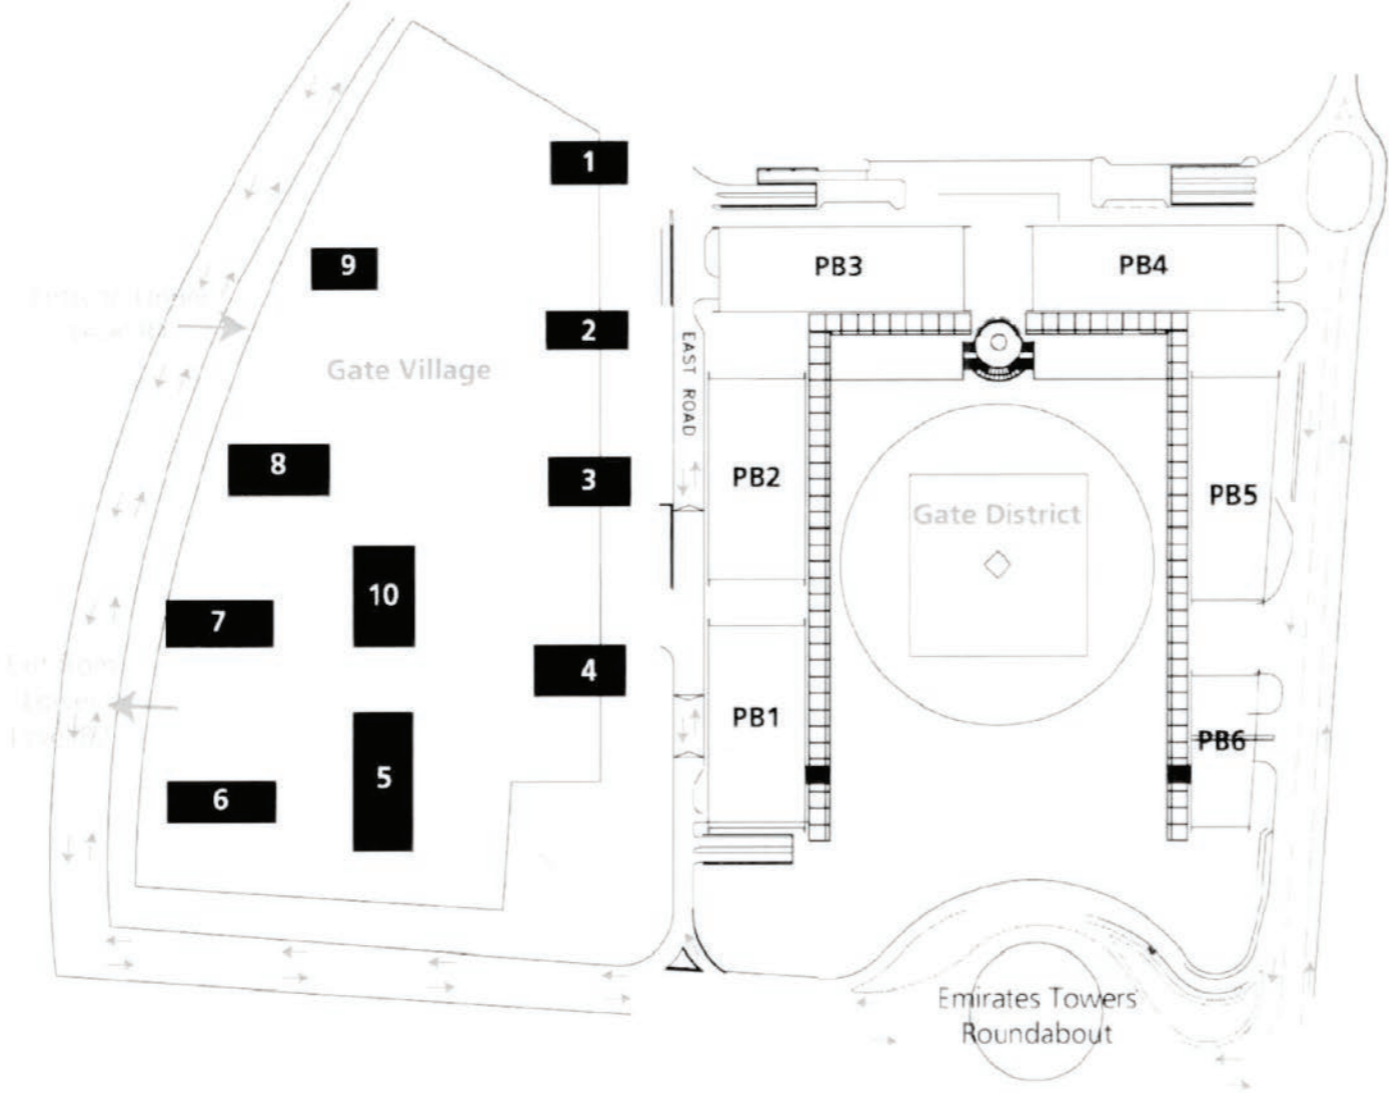

Gate village & district plan

Assembly point front of Gate

Gate Village  
Tenant & Visitors Car Park  
Entry & Exit